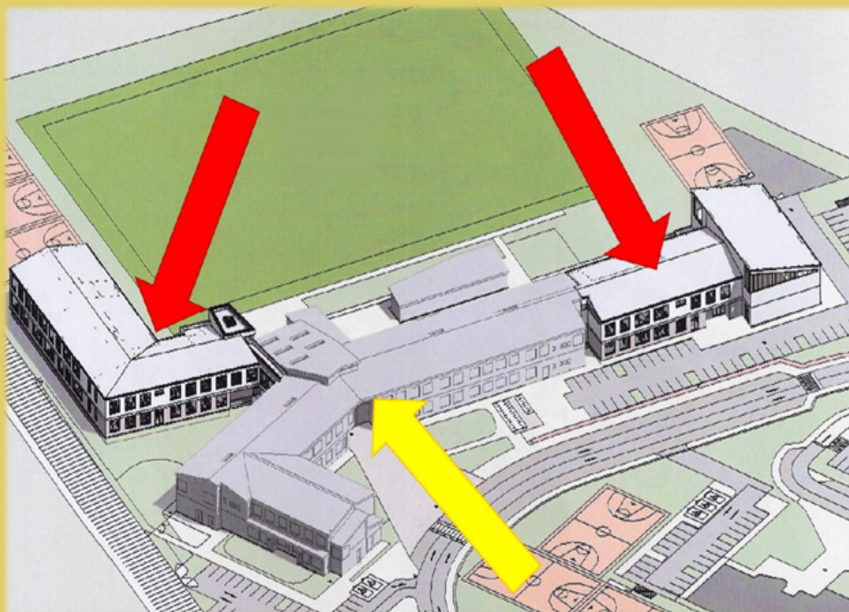

Phase 2 of Building Project (2016-2019)

Plans for Phase 2 of our school building project are already underway. Site surveys and investigations have commenced. Iníon Corrigan is meeting with the Department of Education & Skills next week regarding the design. If everything goes to plan, the building should commence in the springtime and should be completed by the 2019-2020 academic year.....just in time for our first Leaving Certificate group.

Phase 2 (red arrows) will be comprised of additional building to the east and the west of Phase 1 (yellow arrow). It will include further general classrooms, further practical rooms, a massive Sports Hall and fitness suite.

We will keep everyone updated with progress!